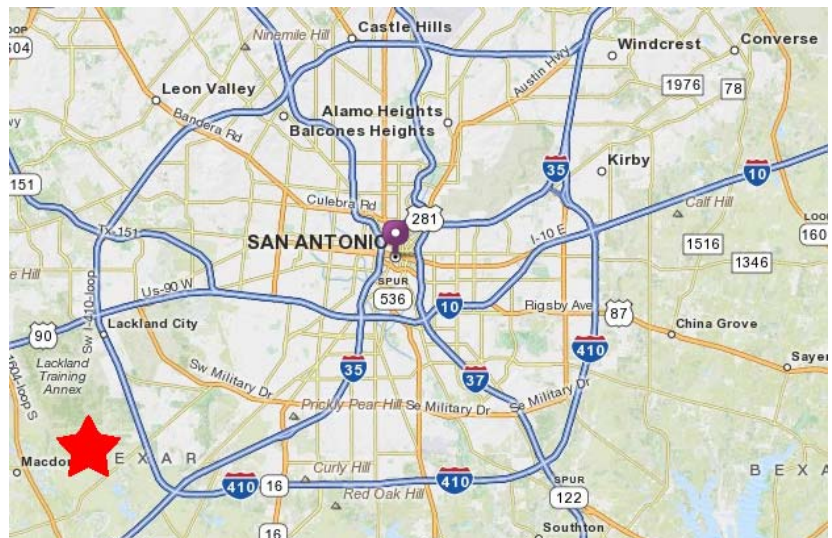

City View:

For more assistance, please call: 210-223-5203 (Tuesday – Thursday)

PLEASE NOTE: Exact street addresses for MapQuest or Google are not available because the streets are new.