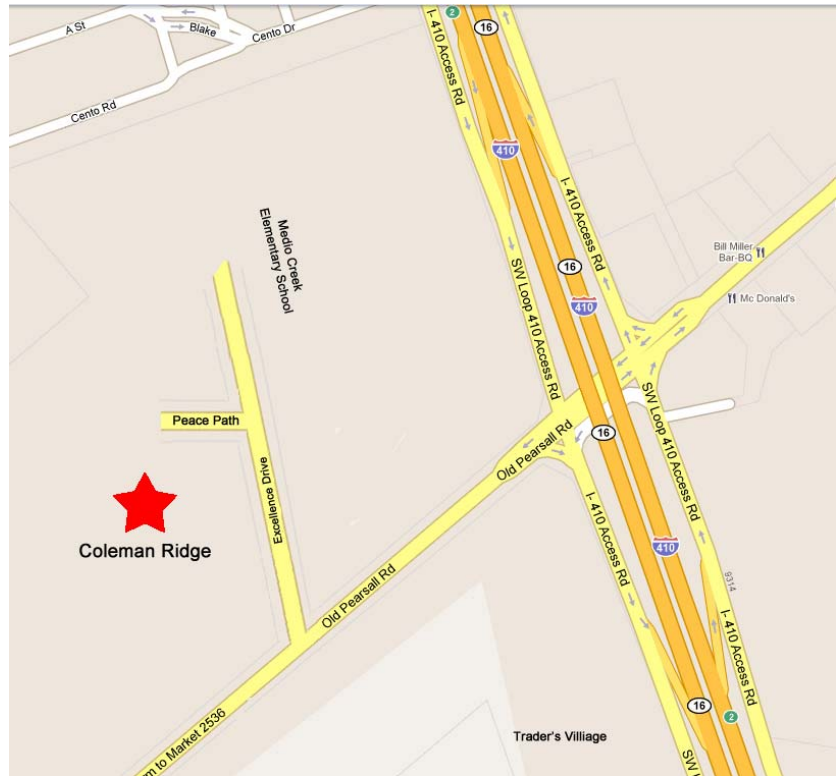

Habitat for Humanity of San Antonio

Directions to Coleman Ridge

From North/Downtown

- -Take 35 South (toward Laredo)
- -Take 410 North
- Take Exit #2 (Old Pearsall Road)
- -Turn Left and go under bridge
- -Turn Right on Excellence Drive
- -Follow the parking signs

From Northcentral San Antonio

- -Take 281 South (toward Corpus Christi)
- -Take 35 South (toward Laredo)
- -Take 410 North
- Take Exit #2 (Old Pearsall Road)
- -Turn Left and go under bridge
- -Turn Right on Excellence Drive
- -Follow the parking signs

From East San Antonio

- -Take 37 South
- Take 410 West, which turns into 410 North
- -Take Exit #2 (Old Pearsall Road)
- -Turn Left and go under bridge
- -Turn Right on Excellence Drive
- -Follow the parking signs

From Northwest San Antonio

- -Take 410 South
- -Take Exit #2 (Old Pearsall Road)
- -Turn Right on Old Pearsall Road
- -Turn Right on Excellence Drive
- -Follow the parking signs

Weather and Work Status Updates

For more information on weather and Work status, please call 210-223-5203 X184

Close-Up View: